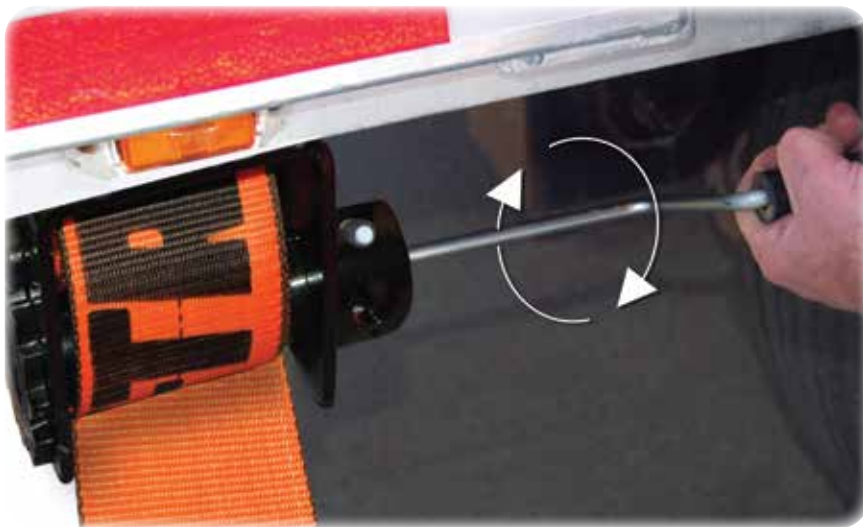

EASILY WINDS UP LOOSE STRAPS

CONVENIENT

Once a flatbed trailer has been unloaded, the EZ Winder allows the driver to wind the straps onto the mandrel of the winch in a fraction of the time it takes to do it by hand.

EASY-TO-USE

Simply attach the EZ Winder to any winch and the straps are easily wound.

SAVES TIME

This essential tool saves time and gets drivers back on the road quickly.

Part Number	Unit Weight	Carton Qty	Carton Size	UPC
50092-10	1.1 lbs	10	20" x 7" x 8"	092888372928