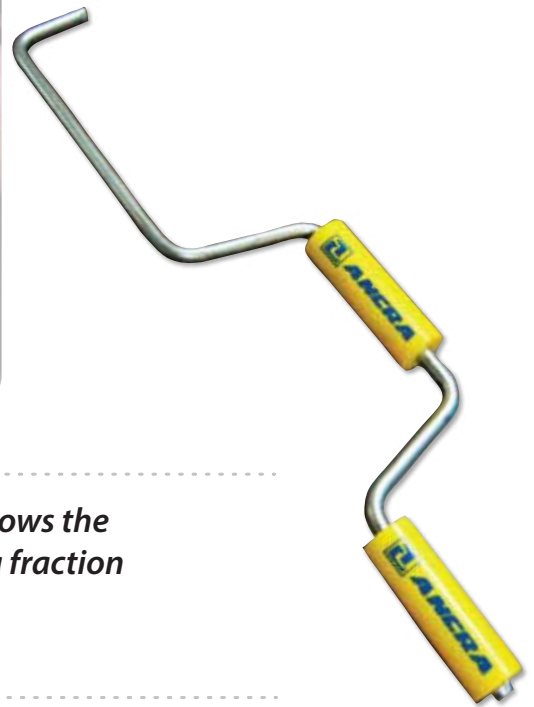

EASILY WINDS UP LOOSE STRAPS

CONVENIENT

Once a flatbed trailer has been unloaded, the EZ Winder allows the driver to wind the straps onto the mandrel of the winch in a fraction of the time it takes to do it by hand.

EASY-TO-USE

Simply attach the EZ Winder to any winch and the straps are easily wound.

SAVES TIME

This essential tool saves time and gets drivers back on the road quickly.

Part Number	Unit Weight	Carton Qty	Carton Size	UPC
50092-10	1.1 lbs	10	20" x 7" x 8"	092888372928