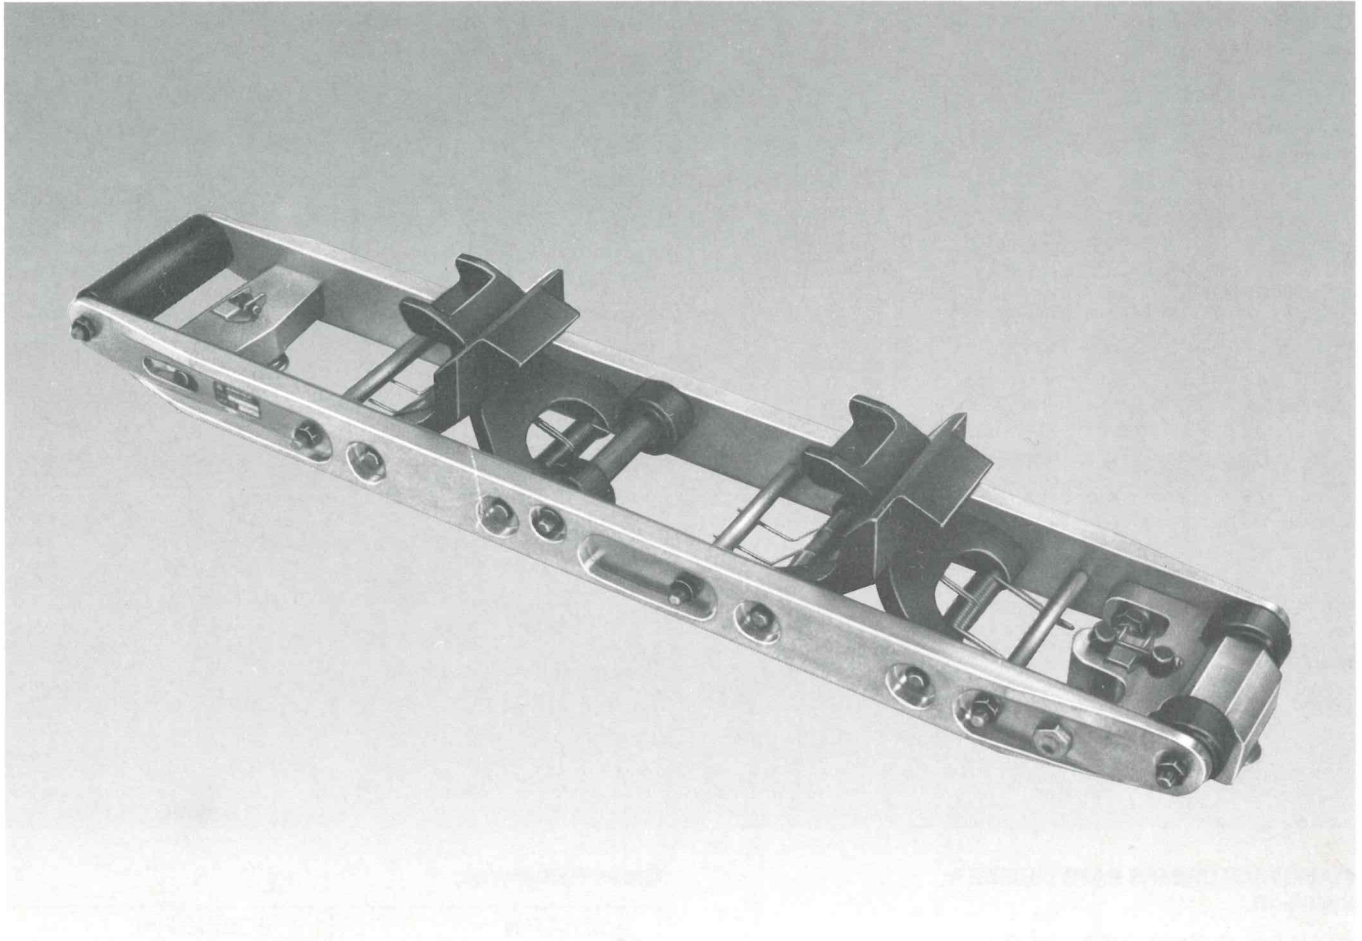

ANCRA
CORPORATION
cargo system components

DOUBLE PALLET LOCK

LOWER DECK 747
80404 SERIES

ANCRA P/N	BAC P/N
80404-10	65B-60401-1
80404-10	65B-61262-1

LOWER LOBE 747 LOCK features fewer less costly parts than the O.E.M. part. The easily erectable lock heads are of aluminium as are the side plates. The lever operated release plunger can be locked with a recess head screw so that it cannot be removed without a tool. Rollers are removable for installation in the ball mat area.