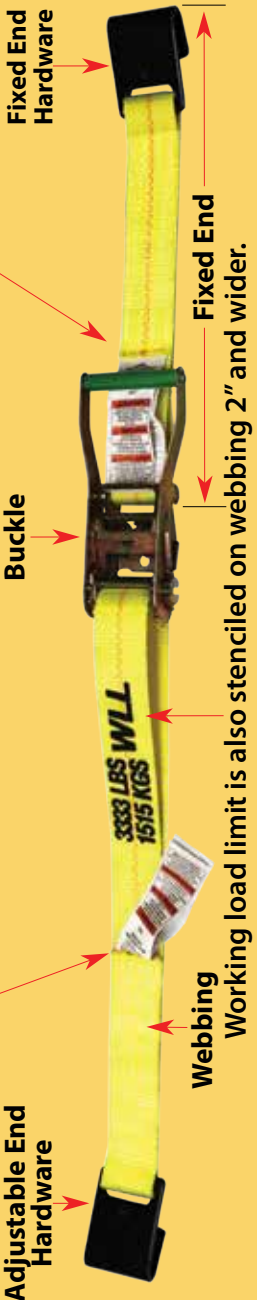

## ANATOMY OF A RATCHET STRAP

Our strap assemblies are designed with separate sections. Each section is tagged with the essential assembly information.

Overall Length  
The distance between extreme end bearing points of the web tie-down assembly, including the fittings.